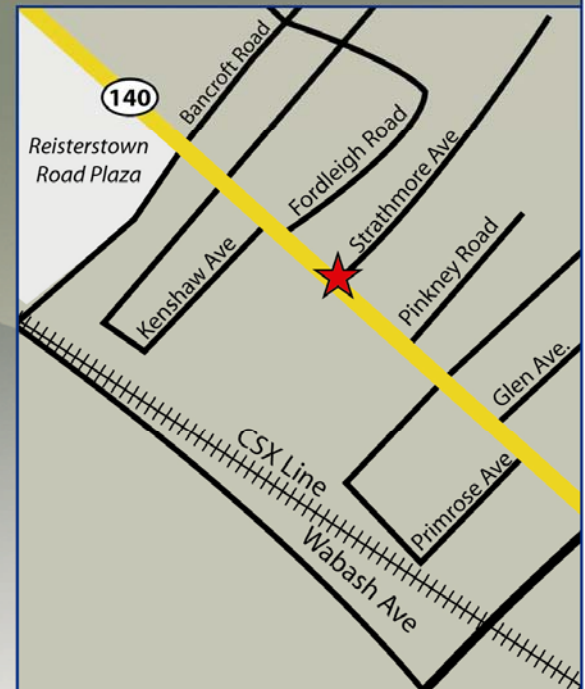

Fordleigh Shopping Center

6210-6218 Reisterstown Road Baltimore, MD 21215

Features

- 6,365 Square Feet
- Anchor Tenants:
 - Hair Explosion
 - Jessup Insurance
 - The Sharper Image Barber Shop
- Ample rear surface parking

Fordleigh Shopping Center at

6210-6218 Reisterstown Road Baltimore, MD 21215