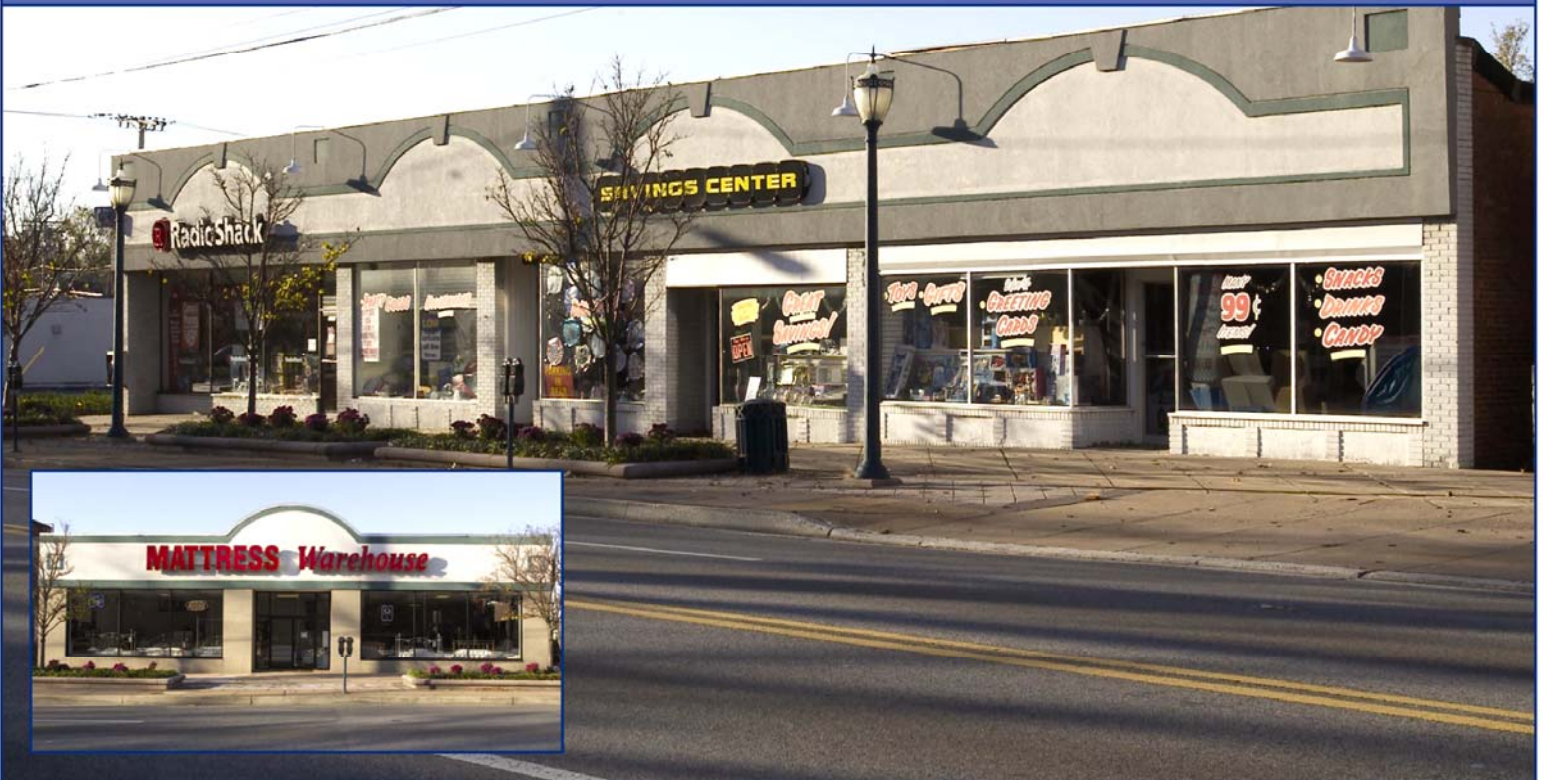

Pikesville Town Center

1204-1220 Reisterstown Road Baltimore, MD 21208

Features

- 11,205 Square Feet
- Anchor Tenants:
 - Radio Shack
 - The Savings Center
 - Mattress Warehouse
- Ample rear surface parking